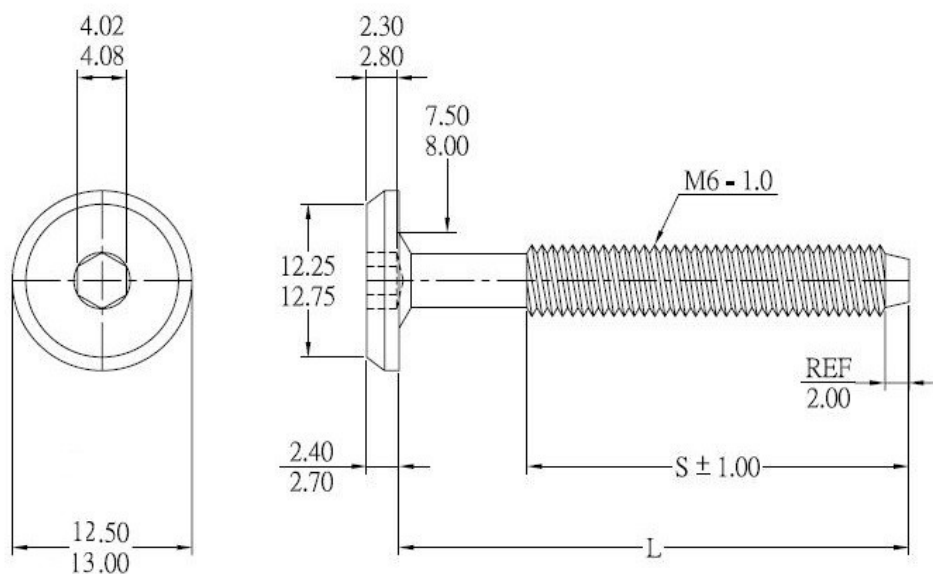

PRODUCT SHEET

Description:

Thirteen Screw, M6x40mm (38+2), BZP, Hex 4mm, Conical

Item number:

12.01.740-0

Units	Box	Carton	HS Code	Barcode
Pcs.		2800	7318155898	
				5704866020725

L	M6x25mm (23+2)
L	M6x30mm (28+2)
L	M6x40mm (38+2)